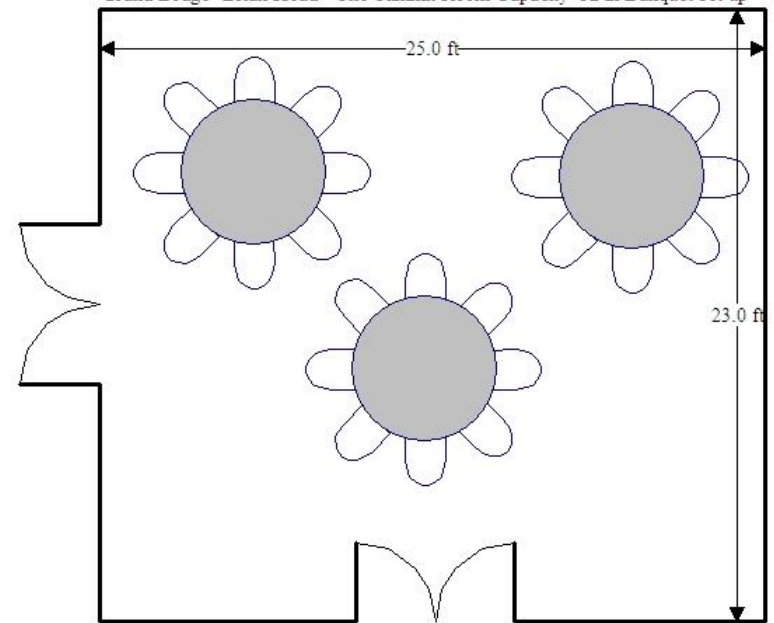

The Summit Room

314 Hunter Ridge Drive

Brian Head, UT 84719

P: 435.677.9000

F: 435.677.9000

www.grandlodgebrianhead.com

Capacity

Banquet/Classroom up to 32 pp

Theater for up to 45 pp