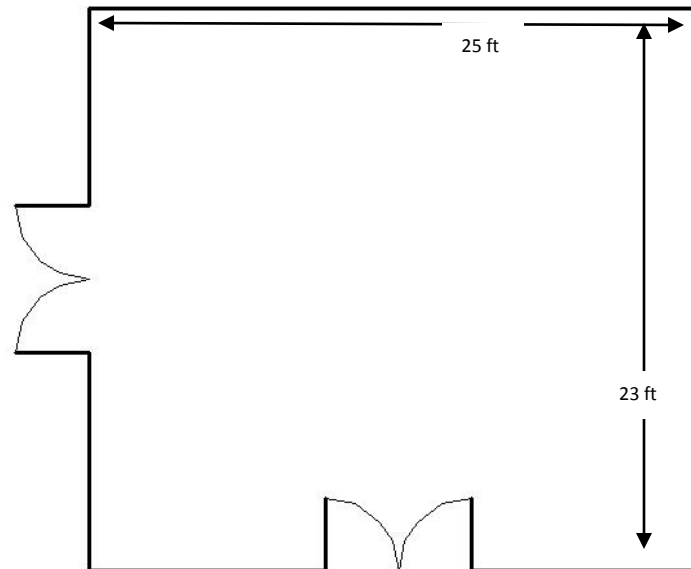

The Summit Room

314 Hunter Ridge Drive

Brian Head, UT 84719

P: 435.677.9000

F: 435.677.9000

www.grandlodgebrianhead.com

Capacity

Banquet/Classroom up to 32 pp

Theater for up to 45 pp