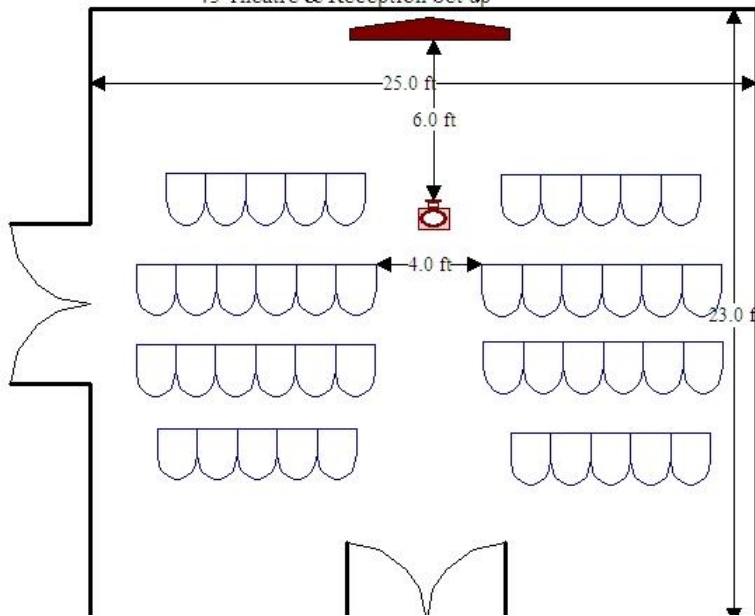

The Summit Room

314 Hunter Ridge Drive

Brian Head, UT 84719

P: 435.677.9000

F: 435.677.9000

www.grandlodgebrianhead.com

Capacity

Banquet/Classroom up to 32 pp

Theater for up to 45 pp